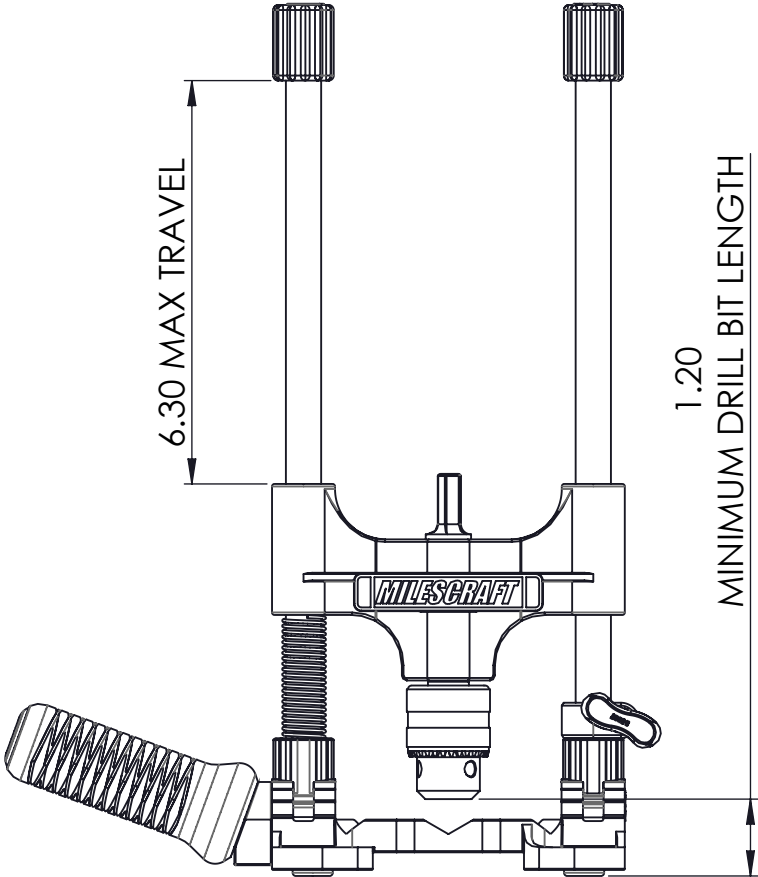

MILESCRAFT 1318 DRILL HEAD CLEARANCES

DRILL BIT CLEARANCE

WITH SPRING AND DEPTH STOP

WITHOUT SPRING OR DEPTH STOP