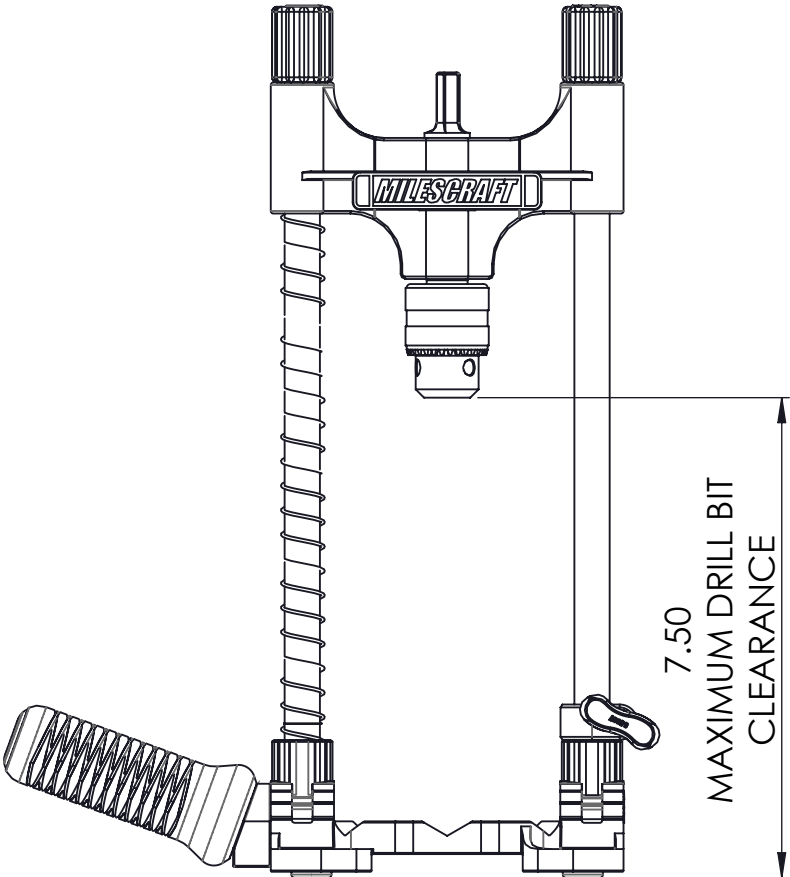

MILESCRAFT 1318 DRILL HEAD CLEARANCES

DRILL BIT CLEARANCE

WITH SPRING AND DEPTH STOP

WITHOUT SPRING OR DEPTH STOP